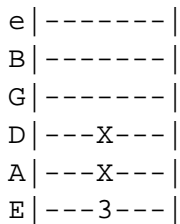

Broadway

Goo Goo Dolls

Broadway by The Goo Goo Dolls.

Transcribed by DWdrummer67.

There are quite a few different chord versions of this song on UG. Though Johnny R. doesn't play it using a capo this is in the correct key. Enjoy!!!

Chord Diagram:

Gsus2

Tuning: Standard (capo 4th fret)

[Intro]

G Em G Em G Em C D

[Verse 1]

Em Gsus2 C Em Gsus2 C G
Broadway's dark tonight a little bit weaker than you used to be
Em Gsus2 C
Broadway's dark tonight
Em Gsus2 C G C Gsus2 G Em G
Em
See the young man sittin' in the old man's bar waitin for his turn to die
G Em G Em
The cowboy kills the rockstar and Friday night's gone too far
G Em C
The dim light hides the years on all the faded girls
G Em G Em
Forgotten but not gone you drink it off your mind
G Em C D
You talk about the world like its someplace that you've been

[Pre-Chorus]

Em
You see you'd love to run home but you know you ain't got one
C D C